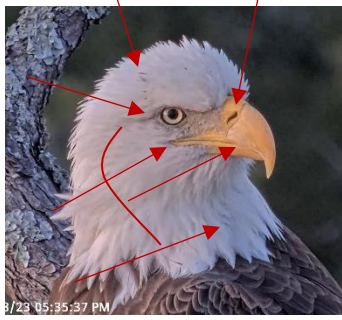

Gabrielle

Gabrielle

Beau

Beau

- Small patch of black feathers on right side of head above and behind eye.
- Upturned gape (Mona Lisa smile)
- Light Grey feathering "racing stripes" below and behind eye curving down to front of neck (fading more each year)
- Distinct dark feathers sprinkled through lower neck feathers
- Brow over eye is flatter, extends back farther
- Distinct bump on beak; Thinner teardrop or "S" shaped nare

- More elliptical, fatter nare
- Dark mark just below and right of right nare
- Pronounced point at back of eye
- Upturned gape
- Tan/yellowish feathers alongside of head and in back
- Two flecks in left eye – one at 8 o'clock and one at 2 o'clock (faint speck in right eye is sometimes visible at 7 o'clock)

- Note shape of nape; feathers almost all white

- Note notch in nape of neck feathers
- Center line of back head feathers somewhat tan/yellowish
- Dark feather just above notch in nape

2 small indentations top of cere

- Note marks up upper part of tail
- Tail mostly white but edges appear to have tan/yellowish tint

- Tail has grayish smudge-like areas throughout – tail looks "dirty"
- Note small dark slash/mark on inside right tail feather – only visible when tail is fanned.