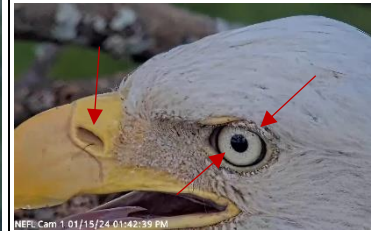

Gabrielle

Gabrielle

Beau

Beau

- Small patch of black feathers on right side of head above and behind eye.
- Upturned gape (Mona Lisa smile)
- Light Grey feathering "racing stripes" below and behind eye curving down to front of neck (fading more each year)
- Distinct dark feathers sprinkled through lower neck feathers
- Brow over eye is flatter, extends back farther
- Distinct bump on beak; Thinner teardrop or "S" shaped nare

- More elliptical, fatter nare
- Dark mark just below and right of right nare
- Pronounced point at back of eye
- Upturned gape
- Tan/yellowish feathers alongside of head and in back
- Two flecks in left eye – one at 8 o'clock and one at 2 o'clock (faint speck in right eye is sometimes visible at 7 o'clock)

- Note shape of nape; feathers almost all white

- Note notch in nape of neck feathers
- Center line of back head feathers somewhat tan/yellowish
- Dark feather just above notch in nape

2 small indentations top of cere

- Note marks up upper part of tail
- Tail mostly white but edges appear to have tan/yellowish tint

- Tail has grayish smudge-like areas throughout – tail looks "dirty"
- Note small dark slash/mark on inside right tail feather – only visible when tail is fanned.