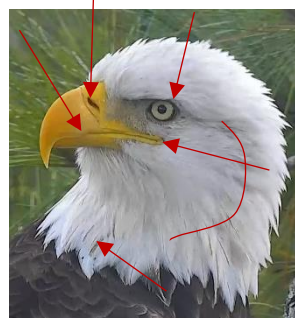

Gabrielle

Gabrielle

Beau

Beau

- Small patch of black feathers on right side of head above and behind eye.
- Upturned gape (Mona Lisa smile)
- Light Grey feathering "racing stripes" below and behind eye curving down to front of neck (fading more each year)
- Distinct dark feathers sprinkled through lower neck feathers
- Brow over eye is flatter, extends back farther
- Distinct bump on beak; Thinner teardrop or "S" shaped nare

- More elliptical, fatter nare
- Dark mark just below and right of right nare
- Pronounced point at back of eye
- Upturned gape
- Tan/yellowish feathers alongside of head and in back
- Two flecks in left eye – one at 8 o'clock and one at 2 o'clock (faint speck in right eye is sometimes visible at 7 o'clock)

- Note shape of nape; feathers almost all white

- Note notch in nape of neck feathers
- Center line of back head feathers somewhat tan/yellowish
- Dark feather just above notch in nape

2 small indentations top of cere

- Note marks up upper part of tail
- Tail mostly white but edges appear to have tan/yellowish tint

- Tail has grayish smudge-like areas throughout – tail looks "dirty"
- Note small dark slash/mark on inside right tail feather – only visible when tail is fanned.